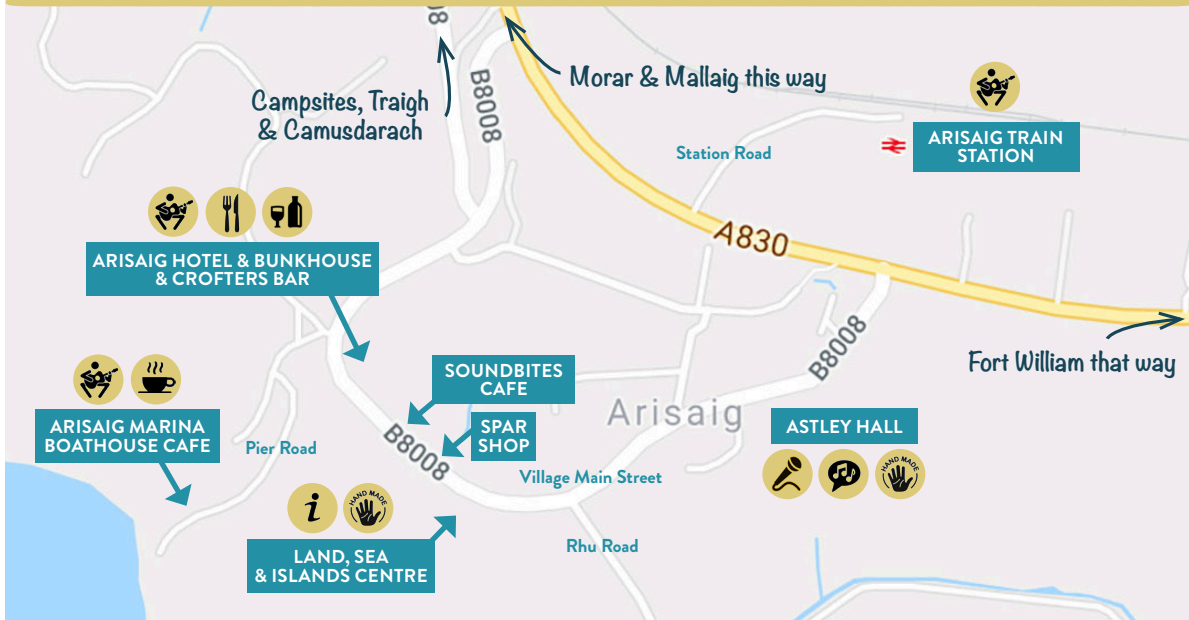

# FESTIVAL MAP!

LIVE PERFORMANCE

SESSION SPACE

INSTRUMENT MAKERS

WORKSHOPS

CAFE & LIGHT BITES

ALCOHOL LICENSE

MEALS AVAILABLE